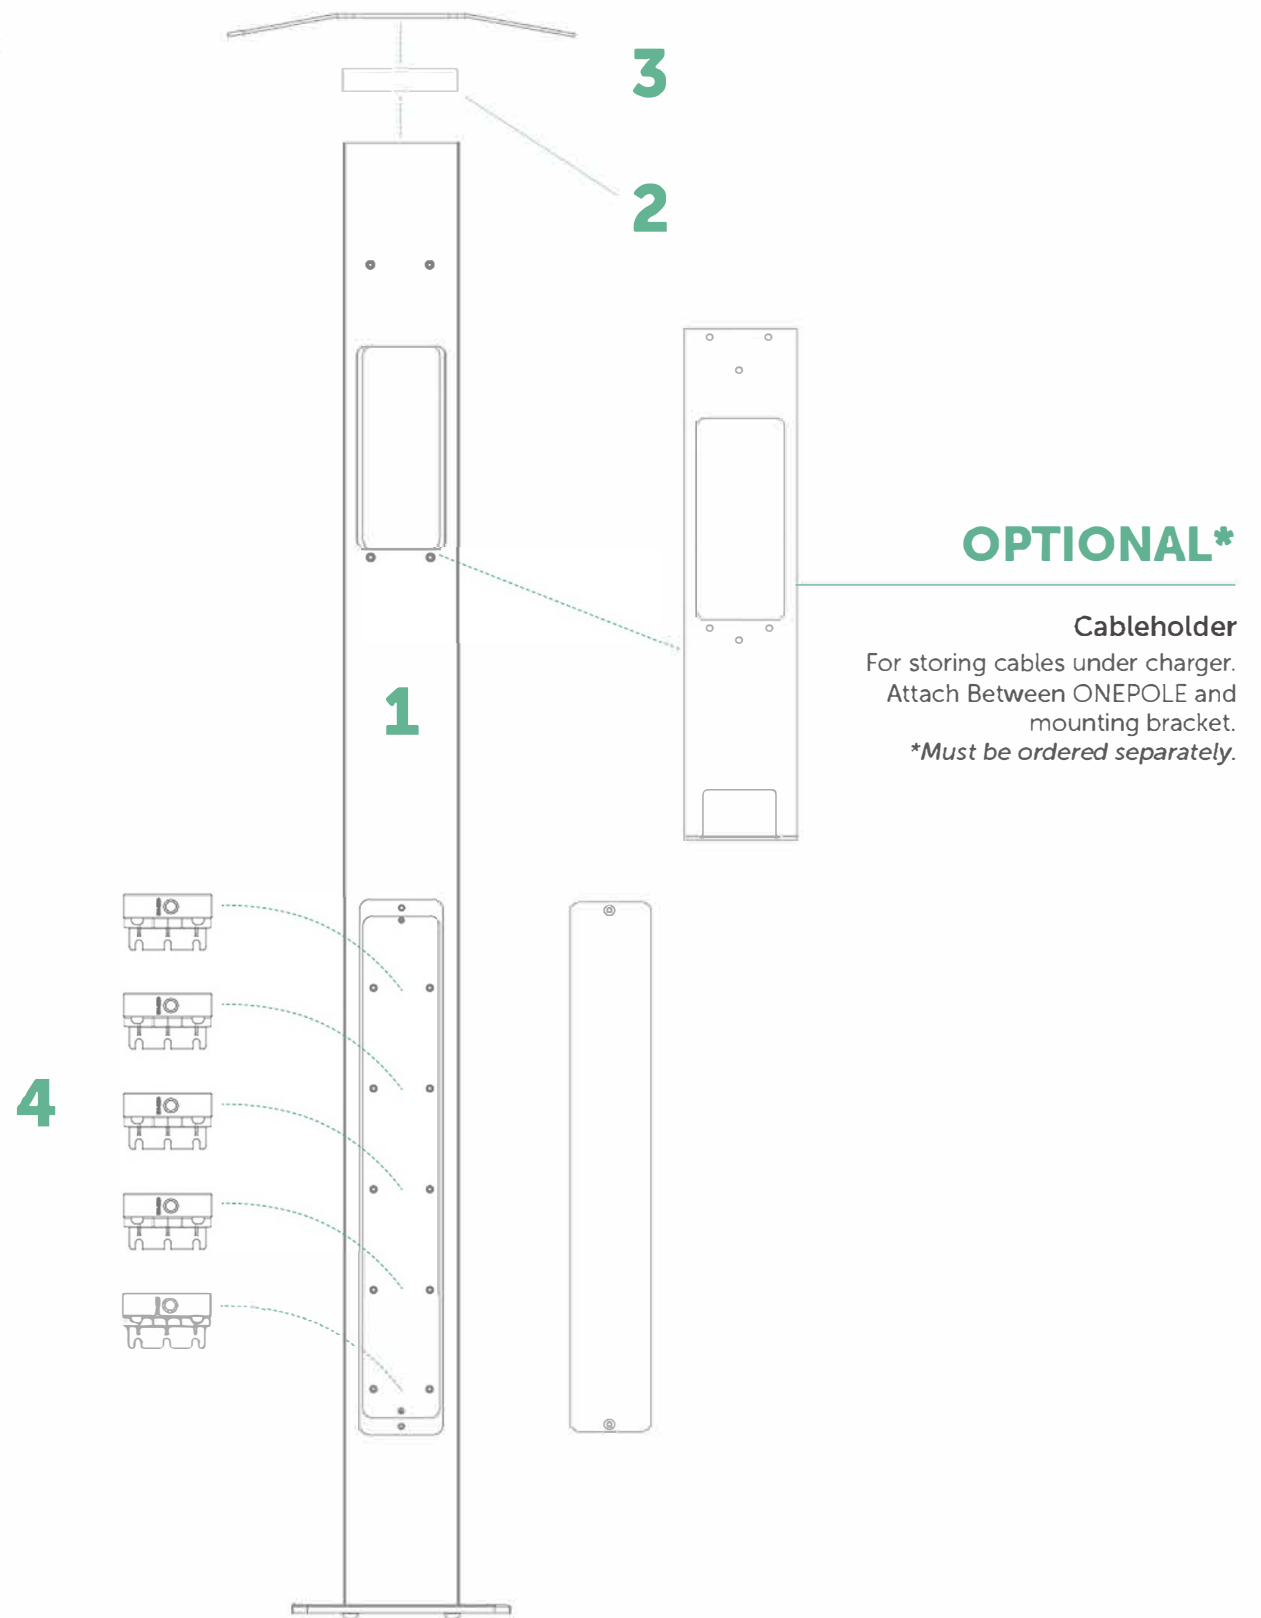

# ONEPOLE 2 - Single/Twin - With Lighting

ZB100274

- 1 ONEPOLE 2 1500 - with footplate CC160
- 2 ONEPOLE 2 Lighting Duo - incl Led Unit and bracket
- 3 ONEPOLE 2 Roof Cover Duo 350
- 4 ONEPOLE Connection kit 6P

## ALTERNATIV CONFIGURATIONS