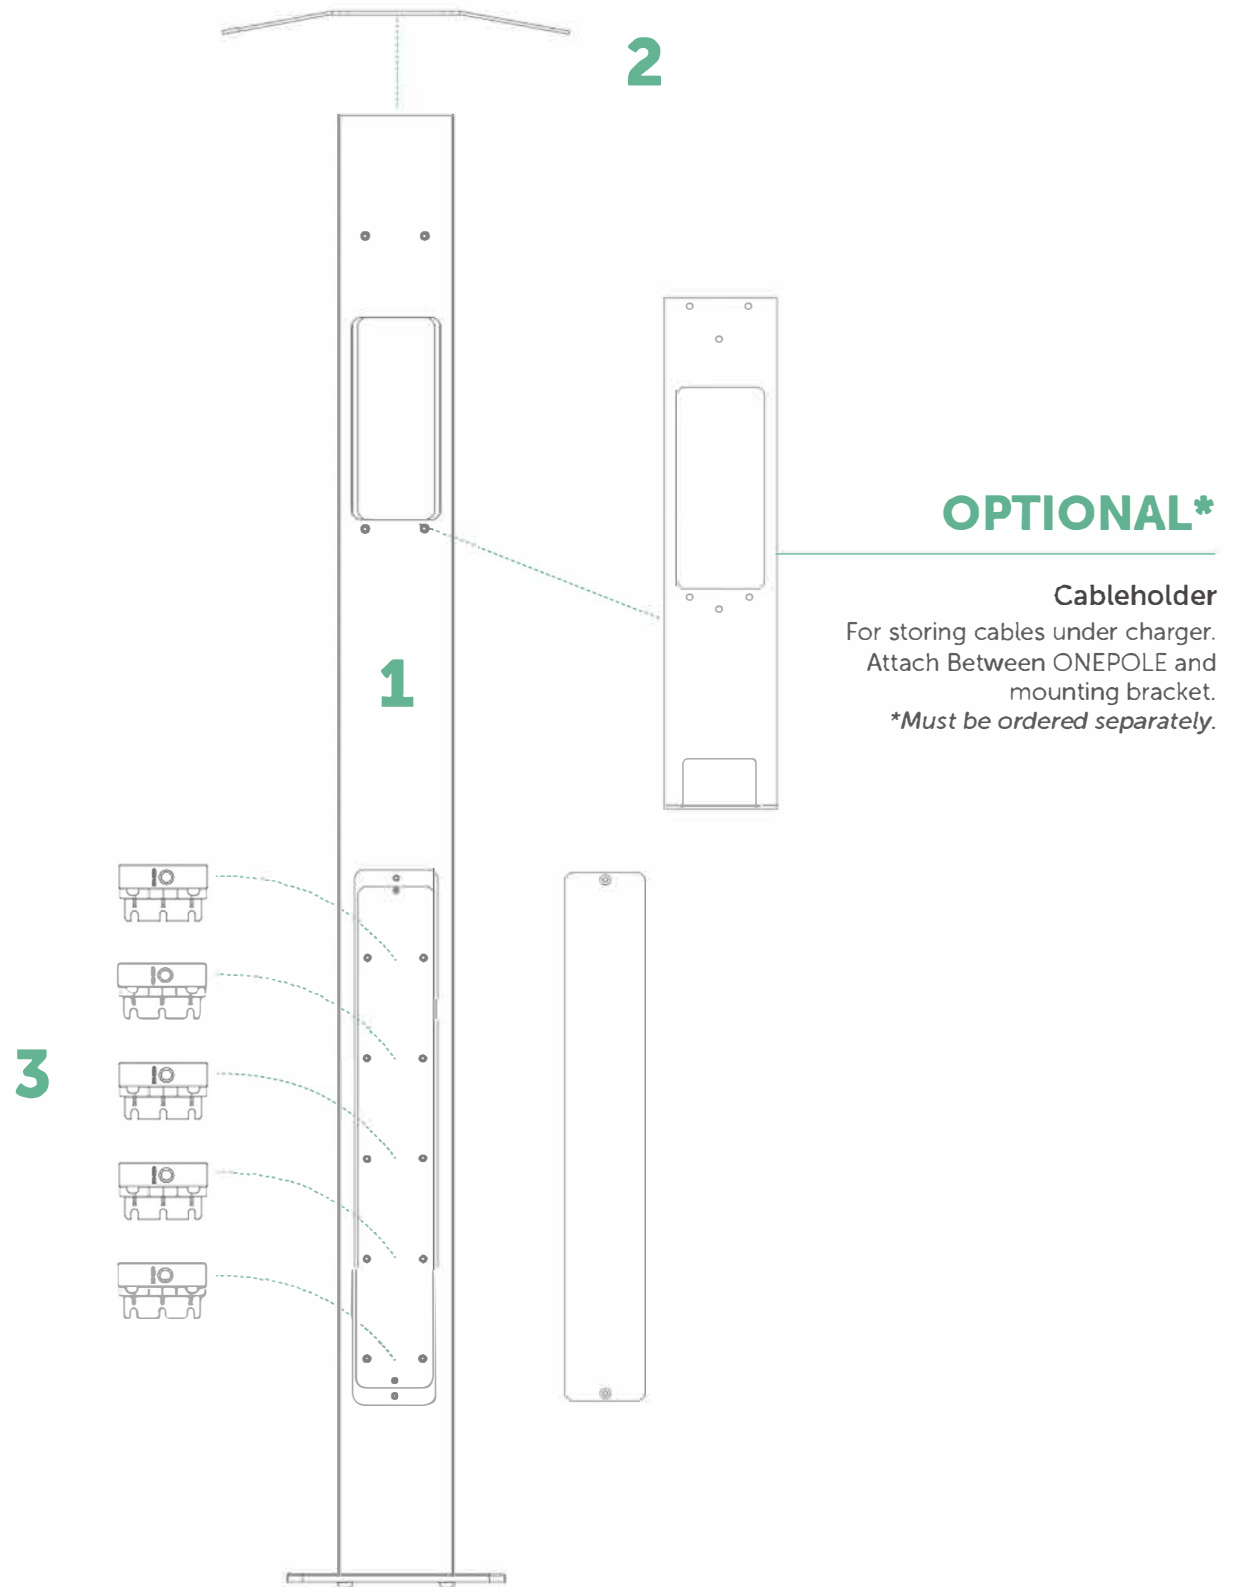

# ONEPOLE 2 - Single/Twin - CC160

ZB100273

- 1 ONEPOLE 2 1500 - with footplate CC160
- 2 ONEPOLE 2 Roof Cover Duo 350
- 3 ONEPOLE Connection kit 6P

## ALTERNATIV CONFIGURATIONS